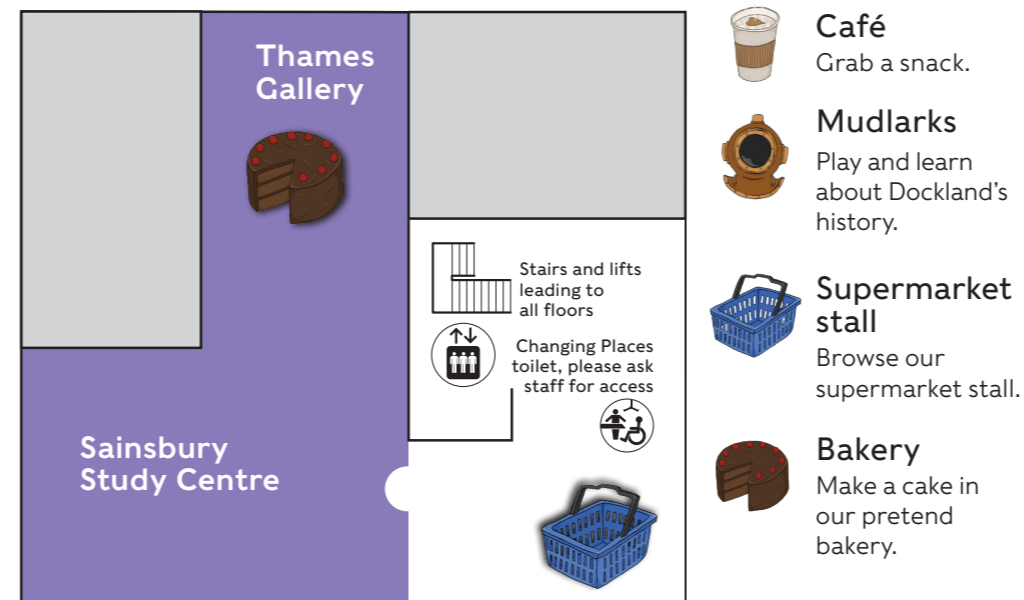

FAMILY HIGHLIGHTS MAP

Use this map to find your way around the museum.

Each illustration on the map shows displays, activities or areas especially of interest to families.

Search for the family-friendly captions throughout the galleries like the one below to help guide your visit.

FLOOR 1

GROUND FLOOR

- Toilets including accessible toilet
- Baby changing
- Lifts
- Buggy parking
- Lockers
- Stairs
- Breast feeding chair

MORE ON OFFER FOR FAMILIES

Half term and holiday fun every school holiday

Lift the flaps
What was it like on a busy Legal Quay?

Treadwheel
Can you help move goods?

Touch table
Look for the white touch table to get hands-on with history.

Workbench
What can you build?

Train table
Make some tracks on the Underground.

George Cross puzzle
Learn what makes a hero.

Docker's living room
Experience life in the past.

Sampling table
Explore goods that came to London.

Wartime shelter
Try some traditional games.

Mobile play kitchen
Serve up a treat.