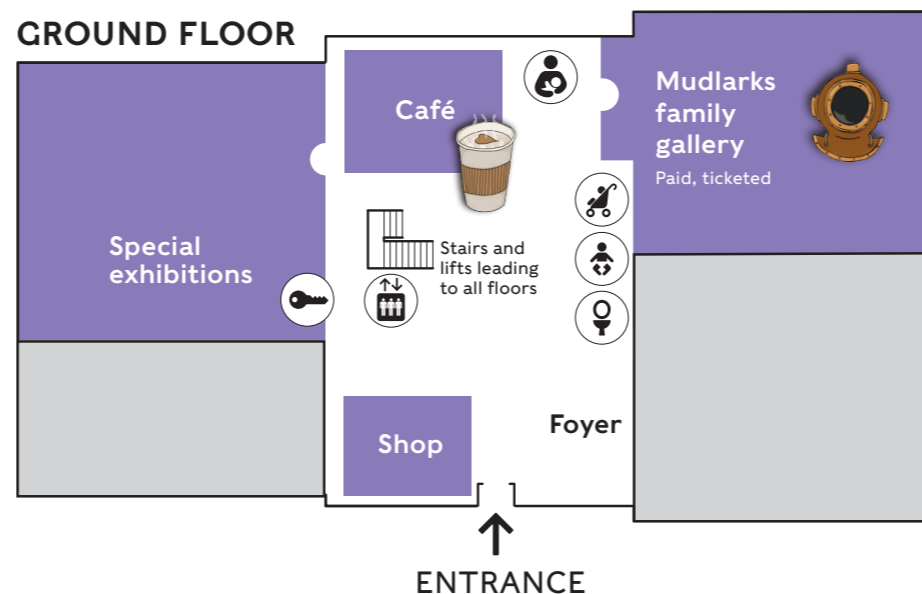

FAMILY HIGHLIGHTS MAP

Use this map to find your way around the museum.

Each illustration on the map shows displays, activities or areas especially of interest to families.

Search for the family-friendly captions throughout the galleries like the one below to help guide your visit.

FLOOR 1

GROUND FLOOR

- Toilets including accessible toilet
- Baby changing
- Lifts
- Buggy parking
- Lockers
- Stairs
- Breast feeding chair

MORE ON OFFER FOR FAMILIES

Half term and holiday fun every school holiday

Lift the flaps
What was it like on a busy Legal Quay?

Treadwheel
Can you help move goods?

Touch table
Look for the white touch table to get hands-on with history.

Workbench
What can you build?

Train table
Make some tracks on the Underground.

George Cross puzzle
Learn what makes a hero.

Docker's living room
Experience life in the past.

Sampling table
Explore goods that came to London.

Wartime shelter
Try some traditional games.

Mobile play kitchen
Serve up a treat.